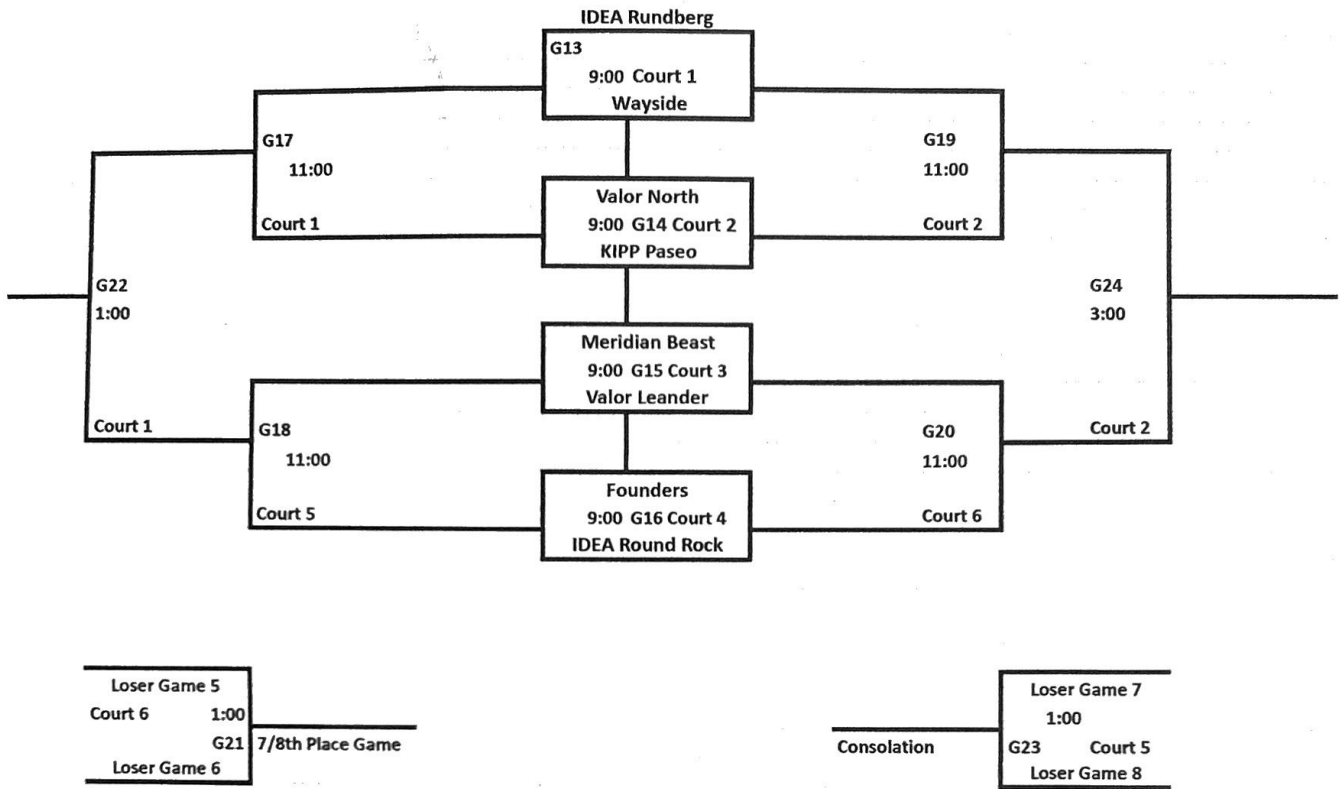

# Middle School Girls

Loser Game 5  
Court 1 12:00  
G9  
Loser Game 6

7/8th Place Game

Loser Game 7  
2:00 Court 4  
G11  
Loser Game 8

Consolation

All games at Round Rock Sport Center

# Middle School Boys

All games at Round Rock Sport Center