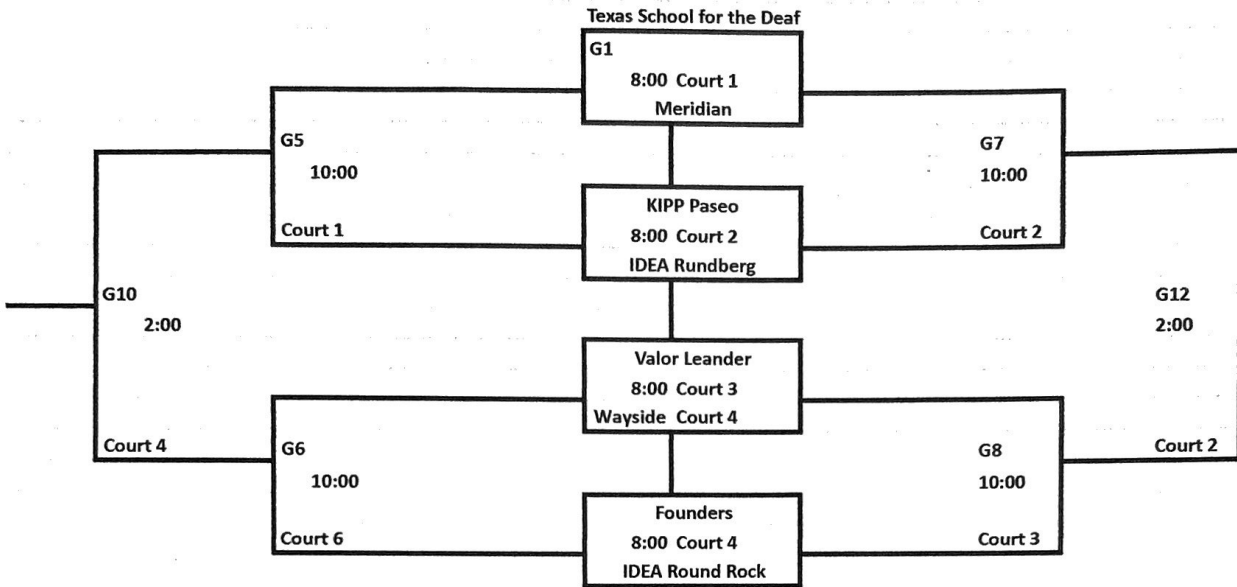

Middle School Girls

Loser Game 5
Court 1 12:00
G9
Loser Game 6

7/8th Place Game

Loser Game 7
2:00 Court 4
G11
Loser Game 8

Consolation

All games at Round Rock Sport Center