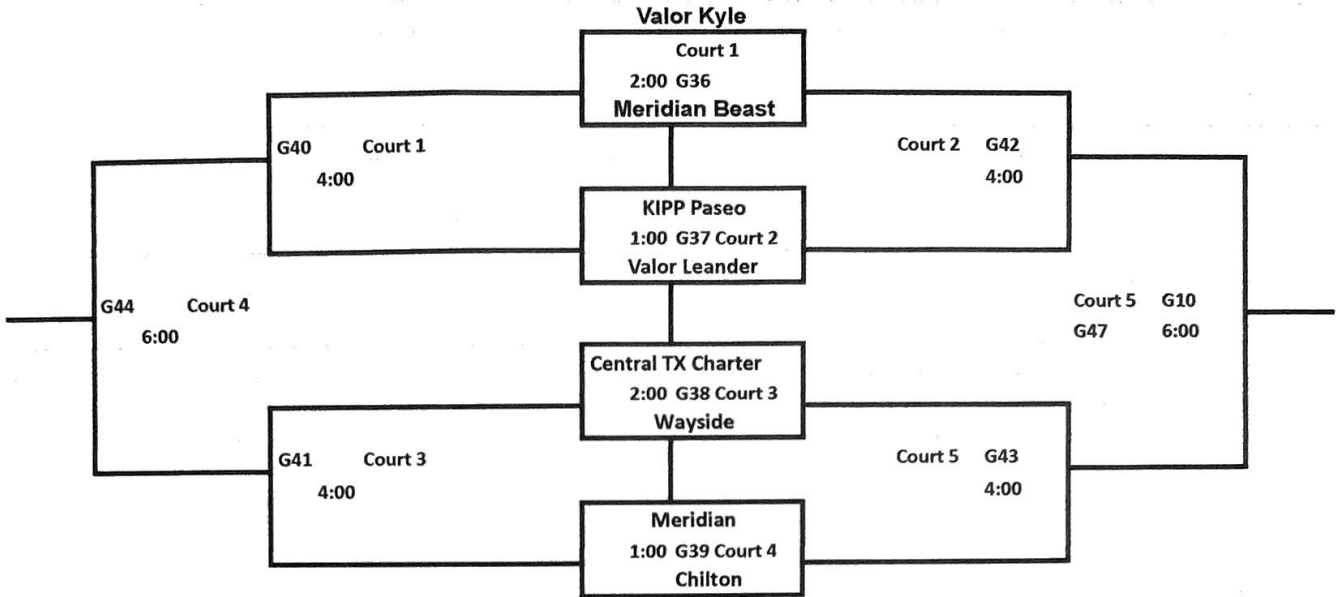

JV Boys

Loser Game 5
6:00
Court 3 G45
Loser Game 6

7/8th Place Game

Loser Game 8
6:00
Consolation G46 Court 6
Loser Game 7

All games at Round Rock Sport Center